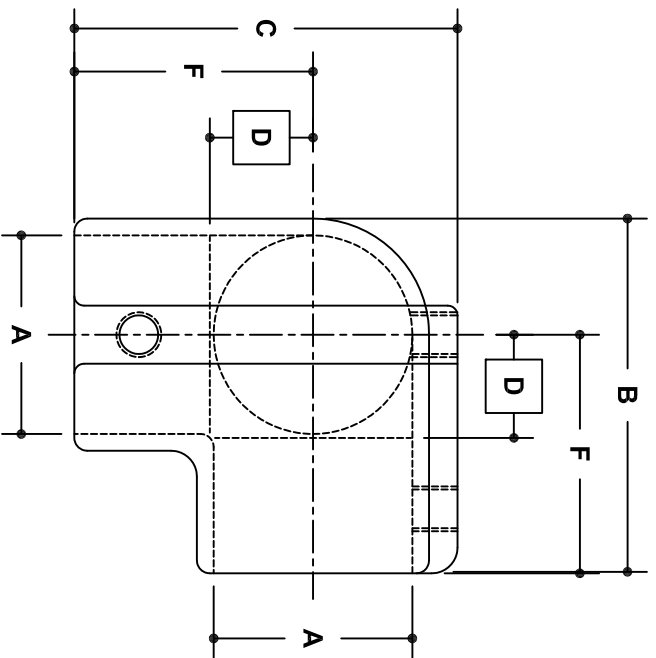

NOTE: DIMENSIONS LOCATED IN BOXES ARE COMMON
SETBACK DIMENSIONS FOR EACH FITTING

#9 Side Outlet Elbow

SCALE: HALF

ENGLISH UNITS (Inches)						
PIPE SIZE	A	B	C	D	E	F
2"	2.40	4.44	4.64	1.25	4.64	3.00
1½"	1.93	3.50	3.72	1.00	3.72	2.31
1¼"	1.68	3.06	3.22	0.88	3.22	2.00
1"	1.32	2.66	2.83	0.72	2.83	1.78
¾"	1.07	2.20	2.34	0.50	2.34	1.50

METRIC UNITS (mm)						
PIPE SIZE	A	B	C	D	E	F
2"	61	113	118	32	118	76
1½"	49	89	95	25	95	59
1¼"	43	78	82	22	82	51
1"	34	68	72	18	72	45
¾"	27	56	59	13	59	38