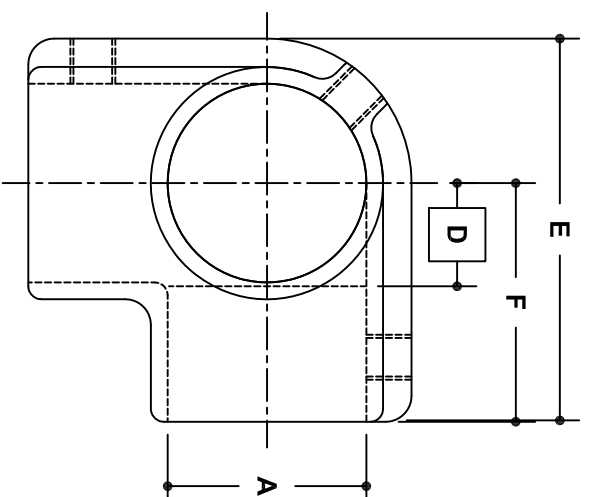

NOTE: DIMENSIONS LOCATED IN BOXES ARE COMMON
SETBACK DIMENSIONS FOR EACH FITTING

#9 Side Outlet Elbow

SCALE: HALF

ENGLISH UNITS (Inches)						
PIPE SIZE	A	B	C	D	E	F
2"	2.40	4.44	4.64	1.25	4.64	3.00
1½"	1.93	3.50	3.72	1.00	3.72	2.31
1¼"	1.68	3.06	3.22	0.88	3.22	2.00
1"	1.32	2.66	2.83	0.72	2.83	1.78
¾"	1.07	2.20	2.34	0.50	2.34	1.50

METRIC UNITS (mm)						
PIPE SIZE	A	B	C	D	E	F
2"	61	113	118	32	118	76
1½"	49	89	95	25	95	59
1¼"	43	78	82	22	82	51
1"	34	68	72	18	72	45
¾"	27	56	59	13	59	38