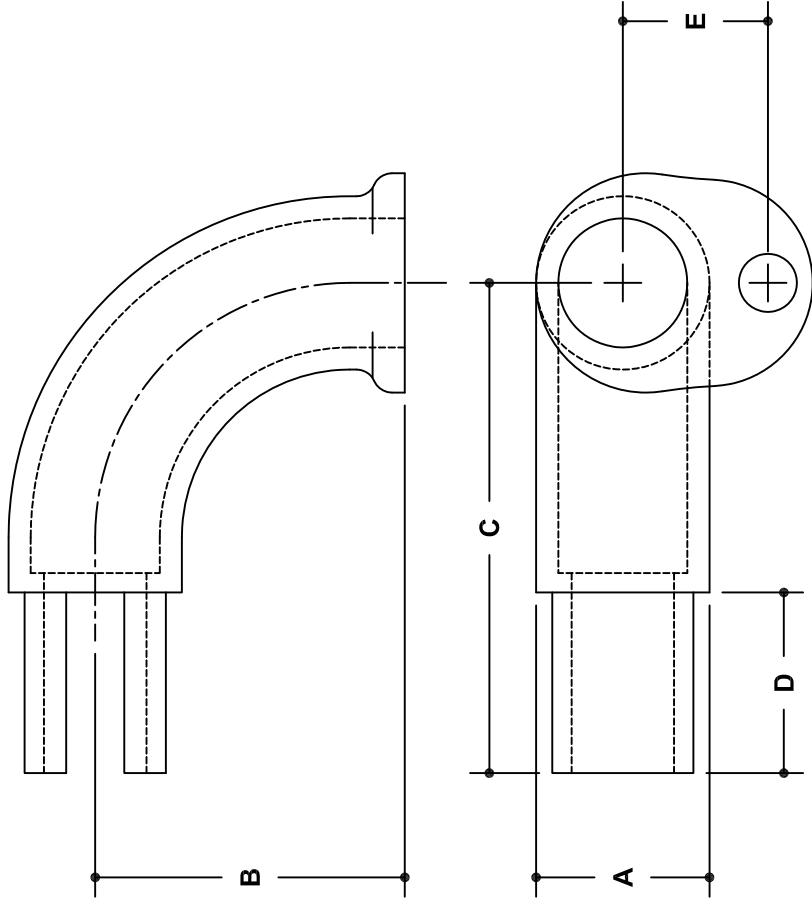

NOTE: DIMENSIONS LOCATED IN BOXES ARE COMMON  
SETBACK DIMENSIONS FOR EACH FITTING

## #84AL Handrail Return

SCALE: HALF

ENGLISH UNITS (Inches)							
PIPE SIZE	A	B	C	D	E	F	G
1/4"	1.68	3.00	4.75	1.75	1.41		

METRIC UNITS (mm)							
PIPE SIZE	A	B	C	D	E	F	G
1/4"	43	76	121	45	36		