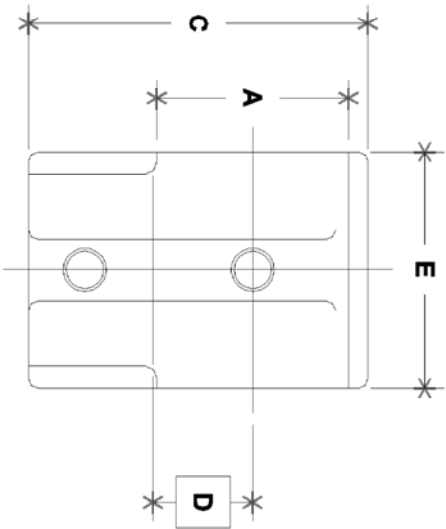

NOTE: DIMENSIONS LOCATED IN BOXES ARE COMMON
 SETBACK DIMENSIONS FOR EACH FITTING

#5E Tee-E

SCALE: HALF

ENGLISH UNITS (Inches)						
PIPE SIZE	A	B	C	D	E	F
1½"	1.93	2.25	3.41	1.00	2.31	
1¼"	1.68	2.00	3.00	0.88	2.00	
1"	1.34	1.75	2.63	0.72	1.75	
¾"	1.07	1.53	2.25	0.60	1.50	

METRIC UNITS (mm)						
PIPE SIZE	A	B	C	D	E	F
1½"	49	57	87	25	59	
1¼"	43	51	76	22	51	
1"	34	44	67	18	44	
¾"	27	39	57	15	38	