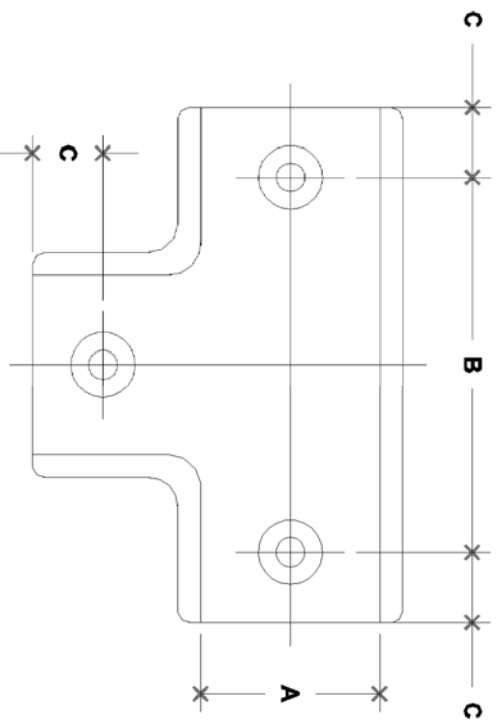

NOTE: DIMENSIONS LOCATED IN BOXES ARE COMMON
 SETBACK DIMENSIONS FOR EACH FITTING

#500 Mend-A-Rail Tee

SCALE: HALF

ENGLISH UNITS (Inches)							
PIPE SIZE	A	B	C	D	E	F	G
2"	-	-	-	-	-	-	-
1½"	1.93	4.00	.75	2.75	-	-	-
1¼"	-	-	-	-	-	-	-
1"	-	-	-	-	-	-	-
¾"	-	-	-	-	-	-	-

METRIC UNITS (mm)							
PIPE SIZE	A	B	C	D	E	F	G
2"	-	-	-	-	-	-	-
1½"	49	101.2	19	69	-	-	-
1¼"	-	-	-	-	-	-	-
1"	-	-	-	-	-	-	-
¾"	-	-	-	-	-	-	-