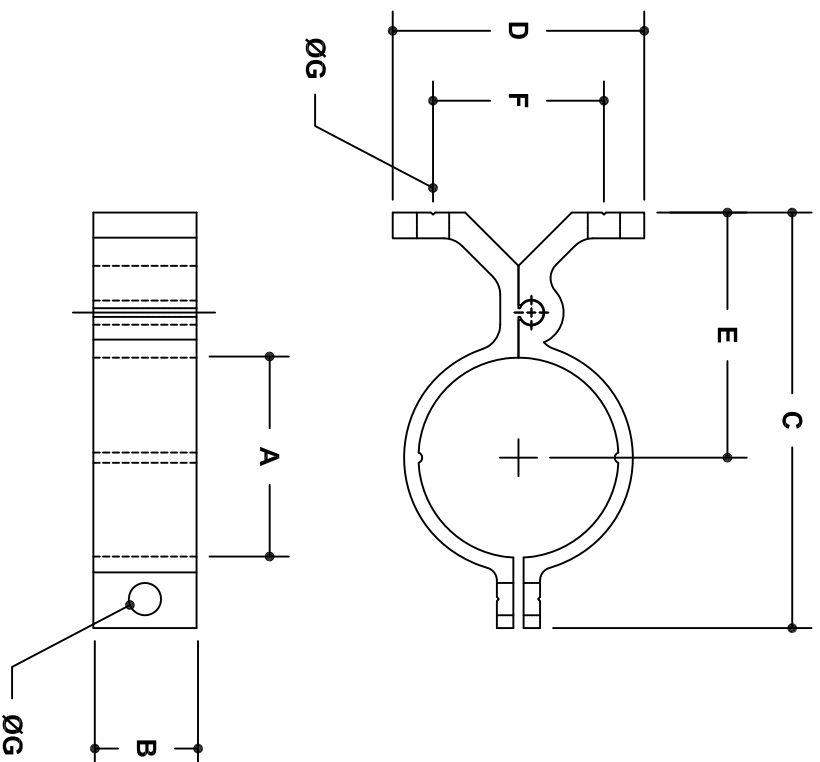

NOTE: DIMENSIONS LOCATED IN BOXES ARE COMMON  
 SETBACK DIMENSIONS FOR EACH FITTING

## #49C 2-Piece Toe-Board Clamp

SCALE: HALF

ENGLISH UNITS (Inches)									
PIPE SIZE	A	B	C	D	E	F	G	H	J
1½"	1.94	1.00	4.03	2.44	2.38	1.69	0.26		

METRIC UNITS (mm)									
PIPE SIZE	A	B	C	D	E	F	G	H	J
1½"	49	25	102	62	60	43	7		