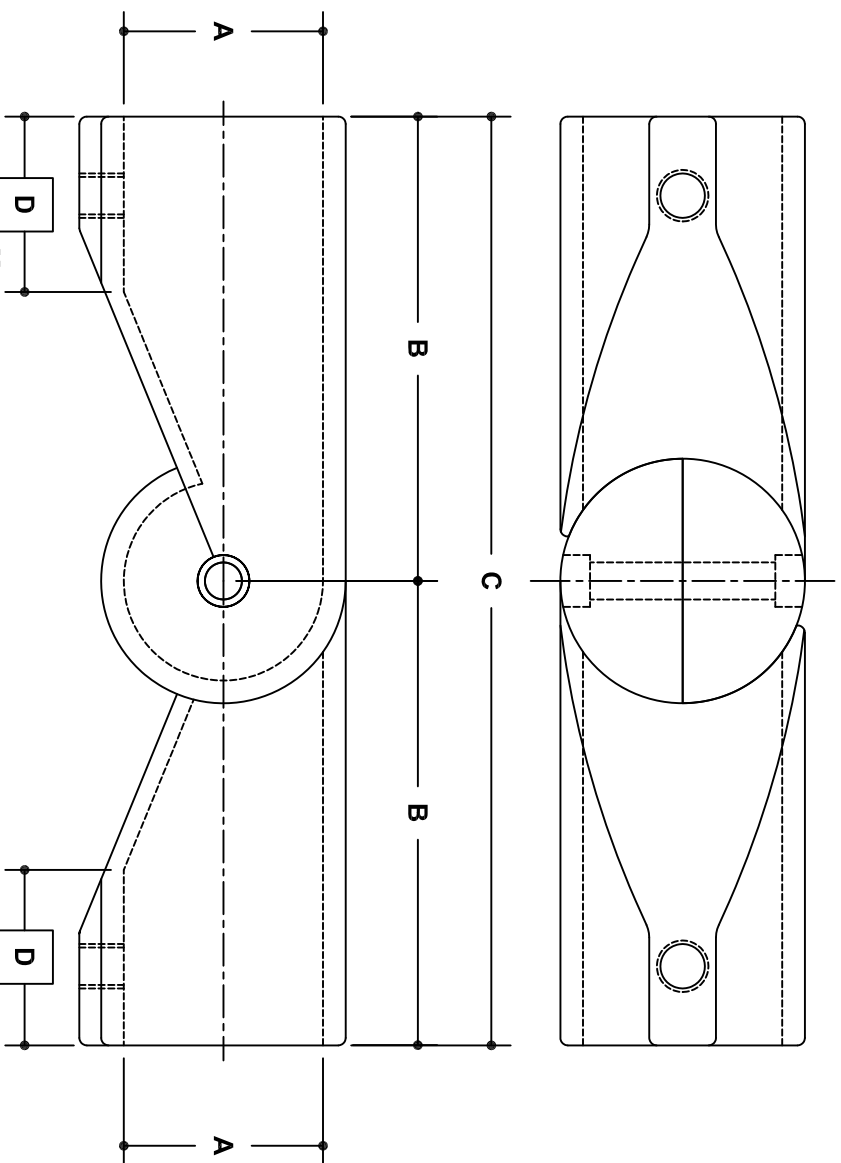

NOTE: DIMENSIONS LOCATED IN BOXES ARE COMMON
 SETBACK DIMENSIONS FOR EACH FITTING

#3AE Adjustable Elbow

SCALE: HALF

ENGLISH UNITS (Inches)							
PIPE SIZE	A	B	C	D	E	F	G
1 1/2"	1.93	4.50	9.00	1.63			
1 1/4"	1.68	3.81	7.63	1.38			

METRIC UNITS (mm)							
PIPE SIZE	A	B	C	D	E	F	G
1 1/2"	49	114	229	41			
1 1/4"	43	97	194	35			