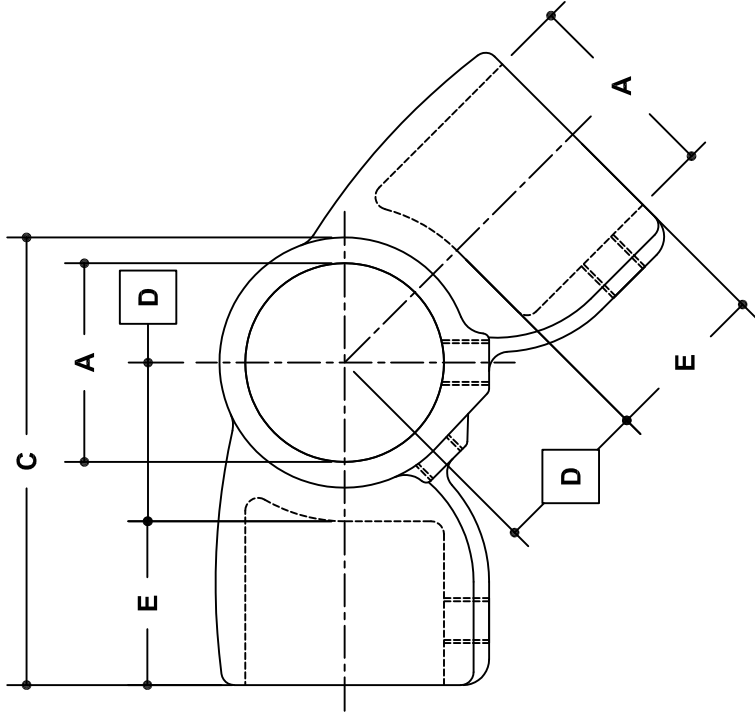

NOTE: DIMENSIONS LOCATED IN BOXES ARE COMMON
SETBACK DIMENSIONS FOR EACH FITTING

#30C Nu-Rail Adjustable Swivel

SCALE: HALF

PIPE SIZE	ENGLISH UNITS (Inches)						
	A	B	C	D	E	F	G
2"	2.40	2.94	4.97	1.75	1.75		
1½"	1.93	2.44	4.38	1.50	1.63		
1¼"	1.68	2.13	3.88	1.34	1.44		
1"	1.33	1.75	3.31	1.06	1.25		
¾"	1.06	1.50	2.56	.78	.94		

PIPE SIZE	METRIC UNITS (mm)						
	A	B	C	D	E	F	G
2"	61	75	126	44	44		
1½"	49	62	111	38	41		
1¼"	43	54	99	34	37		
1"	34	44	84	27	32		
¾"	27	38	65	20	24		