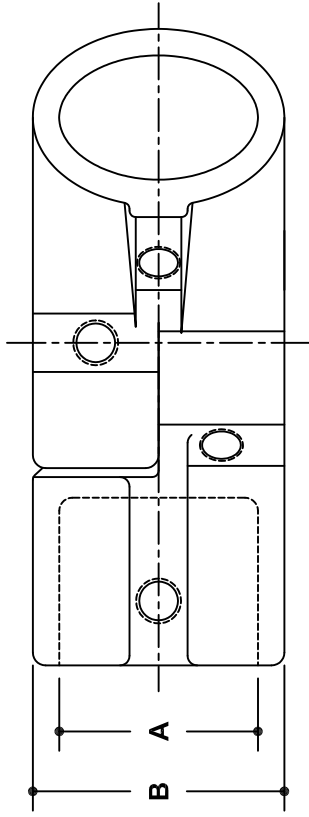

NOTE: DIMENSIONS LOCATED IN BOXES ARE COMMON
SETBACK DIMENSIONS FOR EACH FITTING

#30C Nu-Rail Adjustable Swivel

SCALE: HALF

PIPE SIZE	ENGLISH UNITS (Inches)						
	A	B	C	D	E	F	G
2"	2.40	2.94	4.97	1.75	1.75		
1½"	1.93	2.44	4.38	1.50	1.63		
1¼"	1.68	2.13	3.88	1.34	1.44		
1"	1.33	1.75	3.31	1.06	1.25		
¾"	1.06	1.50	2.56	.78	.94		

PIPE SIZE	METRIC UNITS (mm)						
	A	B	C	D	E	F	G
2"	61	75	126	44	44		
1½"	49	62	111	38	41		
1¼"	43	54	99	34	37		
1"	34	44	84	27	32		
¾"	27	38	65	20	24		