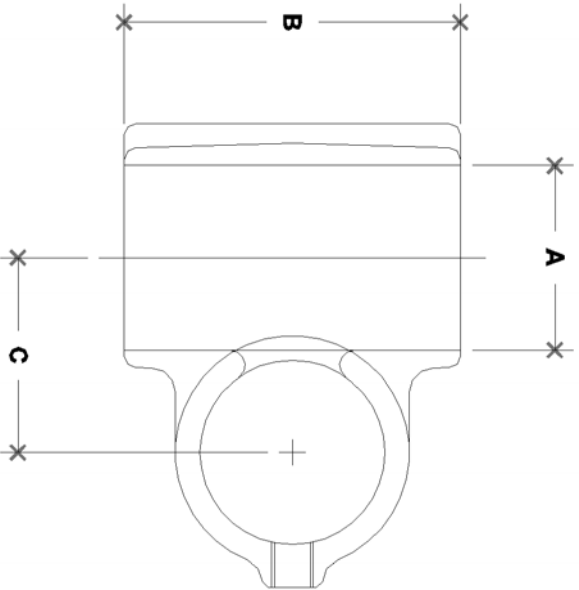

NOTE: DIMENSIONS LOCATED IN BOXES ARE COMMON  
SETBACK DIMENSIONS FOR EACH FITTING

## #30A Nu-Rail Modified Cross

SCALE: HALF

ENGLISH UNITS (Inches)						
PIPE SIZE	A	B	C	D	E	F
2"	2.40	4.00	2.50	3.31		
1½"	1.93	3.50	2.03	2.75		
1¼"	1.68	3.50	1.81	2.75		
1"	1.34	2.75	1.44	2.75		
¾"	1.07	2.25	1.19	2.25		

METRIC UNITS (mm)						
PIPE SIZE	A	B	C	D	E	F
2"	61	102	64	84		
1½"	49	89	52	70		
1¼"	43	89	46	70		
1"	34	70	37	70		
¾"	27	57	30	57		