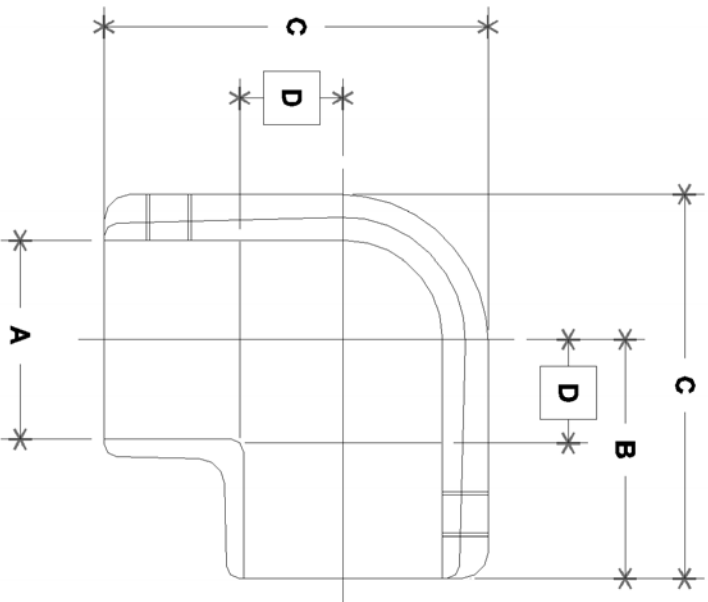

NOTE: DIMENSIONS LOCATED IN BOXES ARE COMMON
SETBACK DIMENSIONS FOR EACH FITTING

#3 Elbow

SCALE: HALF

ENGLISH UNITS (Inches)

PIPE SIZE	A	B	C	D	E	F	G
2"	2.40	3.00	4.64	1.25			
1½"	1.93	2.32	3.72	1.00			
1¼"	1.68	2.00	3.22	0.88			
1"	1.32	1.78	2.82	0.72			
¾"	1.07	1.50	2.34	0.60			

METRIC UNITS (mm)

PIPE SIZE	A	B	C	D	E	F	G
2"	61	76	118	32			
1½"	49	59	94	25			
1¼"	43	51	82	22			
1"	34	45	72	18			
¾"	27	38	59	15			