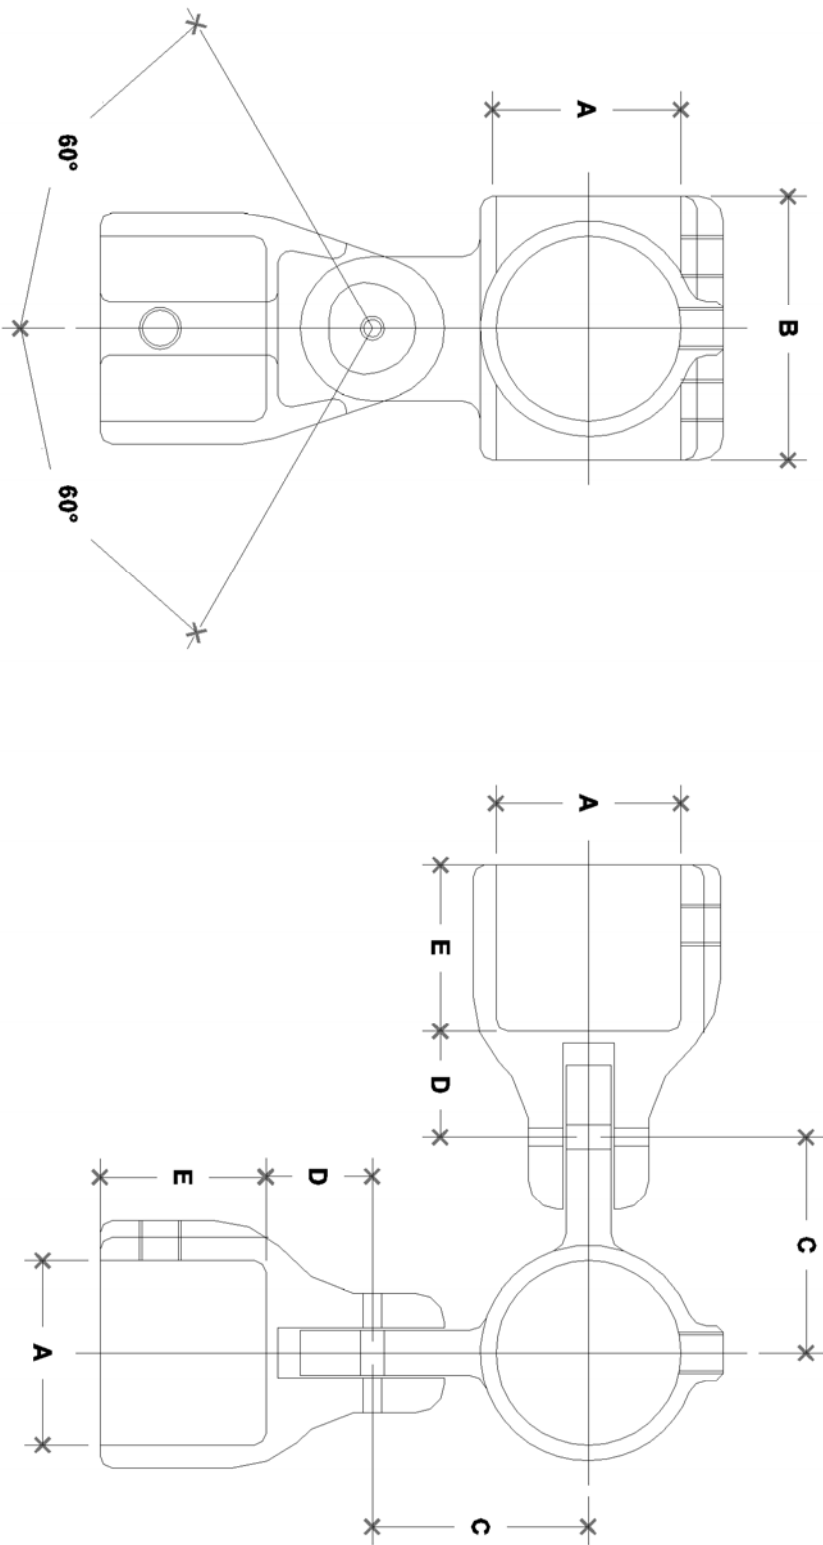

NOTE: DIMENSIONS LOCATED IN BOXES ARE COMMON  
SETBACK DIMENSIONS FOR EACH FITTING

## #27 Double Adjustable Side Outlet Elbow or Tee Assembly

SCALE: HALF

ENGLISH UNITS (Inches)							
PIPE SIZE	A	B	C	D	E	F	G
1½"	1.93	3.38	2.25	1.11	1.73		
1¼"	1.68	2.75	1.94	1.13	1.44		

METRIC UNITS (mm)							
PIPE SIZE	A	B	C	D	E	F	G
1½"	49	86	57	28	44		
1¼"	43	70	49	29	37		