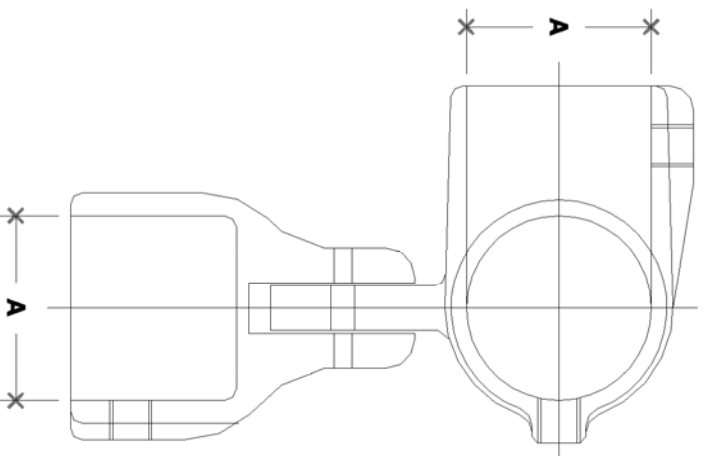

NOTE: DIMENSIONS LOCATED IN BOXES ARE COMMON  
SETBACK DIMENSIONS FOR EACH FITTING

## #25 Side Outlet Adjustable Elbow or Tee

SCALE: HALF

ENGLISH UNITS (Inches)						
PIPE SIZE	A	B	C	D	E	F
1½"	1.93	3.38	2.25	1.11	1.73	
1¼"	1.68	2.75	1.94	1.13	1.44	
1"	1.34	2.38	1.63	0.80	1.20	
¾"	1.07	2.00	1.31	0.41	0.41	

METRIC UNITS (mm)						
PIPE SIZE	A	B	C	D	E	F
1½"	49	86	57	28	44	
1¼"	43	70	49	29	37	
1"	34	60	41	20	30	
¾"	27	51	33	10	10	