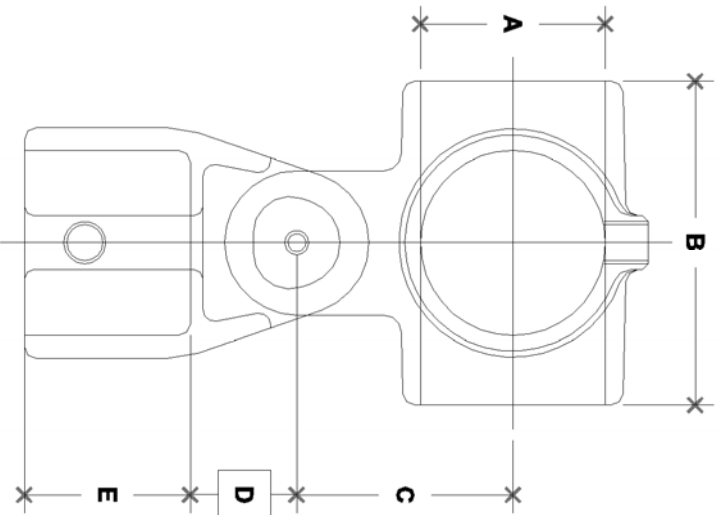

NOTE: DIMENSIONS LOCATED IN BOXES ARE COMMON  
SETBACK DIMENSIONS FOR EACH FITTING

## #25 Side Outlet Adjustable Elbow or Tee

SCALE: HALF

ENGLISH UNITS (Inches)						
PIPE SIZE	A	B	C	D	E	F
1½"	1.93	3.38	2.25	1.11	1.73	
1¼"	1.68	2.75	1.94	1.13	1.44	
1"	1.34	2.38	1.63	0.80	1.20	
¾"	1.07	2.00	1.31	0.41	0.41	

METRIC UNITS (mm)						
PIPE SIZE	A	B	C	D	E	F
1½"	49	86	57	28	44	
1¼"	43	70	49	29	37	
1"	34	60	41	20	30	
¾"	27	51	33	10	10	