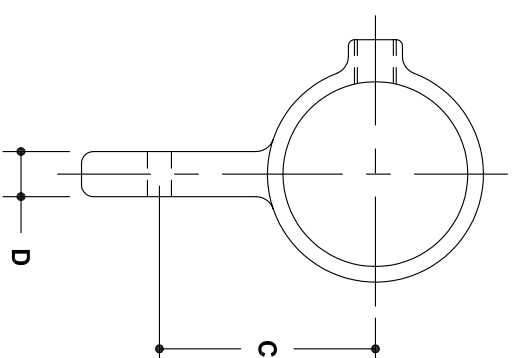

NOTE: DIMENSIONS LOCATED IN BOXES ARE COMMON
 SETBACK DIMENSIONS FOR EACH FITTING

#17EM Adjustable Elbow or Tee Male Body

SCALE: HALF

ENGLISH UNITS (Inches)						
PIPE SIZE	A	B	C	D	E	G
1½"	1.93	1.50	2.25	0.47	4.19	
1¼"	1.68	1.50	2.06	0.47	3.89	
¾"	1.07	1.00	1.75	0.47	2.56	

METRIC UNITS (mm)						
PIPE SIZE	A	B	C	D	E	G
1½"	49	38	57	12	106	
1¼"	43	38	52	12	99	
¾"	27	25	45	12	65	