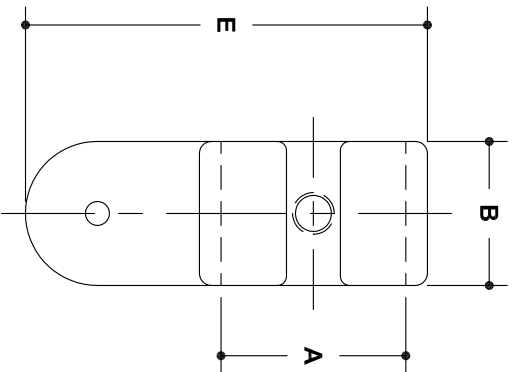

NOTE: DIMENSIONS LOCATED IN BOXES ARE COMMON
 SETBACK DIMENSIONS FOR EACH FITTING

#17EM Adjustable Elbow or Tee Male Body

SCALE: HALF

ENGLISH UNITS (Inches)						
PIPE SIZE	A	B	C	D	E	G
1½"	1.93	1.50	2.25	0.47	4.19	
1¼"	1.68	1.50	2.06	0.47	3.89	
¾"	1.07	1.00	1.75	0.47	2.56	

METRIC UNITS (mm)						
PIPE SIZE	A	B	C	D	E	G
1½"	49	38	57	12	106	
1¼"	43	38	52	12	99	
¾"	27	25	45	12	65	