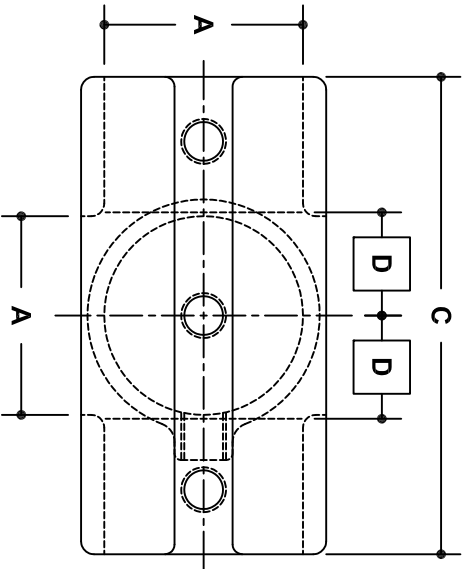

NOTE: DIMENSIONS LOCATED IN BOXES ARE COMMON  
 SETBACK DIMENSIONS FOR EACH FITTING

## #13E Side Outlet Cross-E

SCALE: HALF

ENGLISH UNITS (Inches)

PIPE SIZE	A	B	C	D	E	F	G
1½"	1.93	2.31	4.63	1.00	3.63		
1¼"	1.68	2.06	4.00	0.88	3.22		
1"	1.34	1.63	3.56	0.72	2.83		

METRIC UNITS (mm)

PIPE SIZE	A	B	C	D	E	F	G
1½"	49	59	118	25	92		
1¼"	43	52	102	22	82		
1"	34	41	90	18	72		