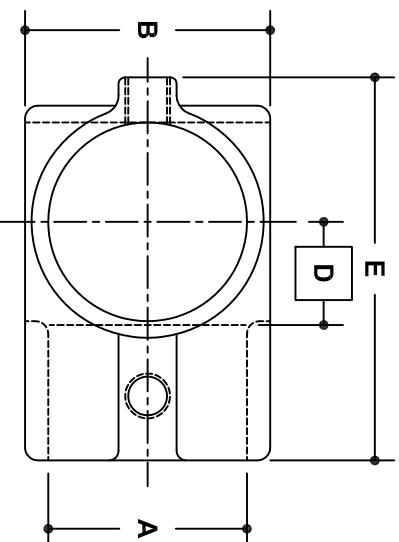

NOTE: DIMENSIONS LOCATED IN BOXES ARE COMMON  
 SETBACK DIMENSIONS FOR EACH FITTING

## #13E Side Outlet Cross-E

SCALE: HALF

ENGLISH UNITS (Inches)

PIPE SIZE	A	B	C	D	E	F	G
1½"	1.93	2.31	4.63	1.00	3.63		
1¼"	1.68	2.06	4.00	0.88	3.22		
1"	1.34	1.63	3.56	0.72	2.83		

METRIC UNITS (mm)

PIPE SIZE	A	B	C	D	E	F	G
1½"	49	59	118	25	92		
1¼"	43	52	102	22	82		
1"	34	41	90	18	72		