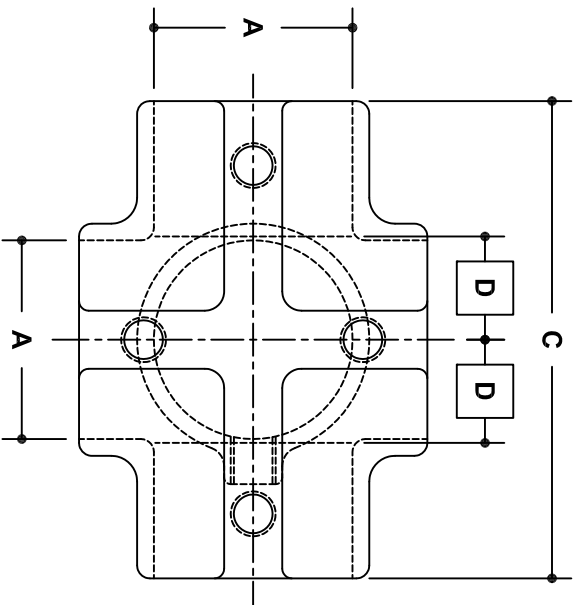

NOTE: DIMENSIONS LOCATED IN BOXES ARE COMMON
SETBACK DIMENSIONS FOR EACH FITTING

#13 Side Outlet Cross

SCALE: HALF

ENGLISH UNITS (Inches)						
PIPE SIZE	A	B	C	D	E	F
1½"	1.93	3.38	4.63	1.00	3.69	
1¼"	1.68	2.75	4.00	0.88	3.22	
1"	1.34	2.38	3.56	0.72	2.83	
¾"	1.07	2.00	3.00	0.50	2.34	

METRIC UNITS (mm)						
PIPE SIZE	A	B	C	D	E	F
1½"	49	86	118	25	94	
1¼"	43	70	102	22	82	
1"	43	70	102	22	82	
¾"	27	51	76	13	59	