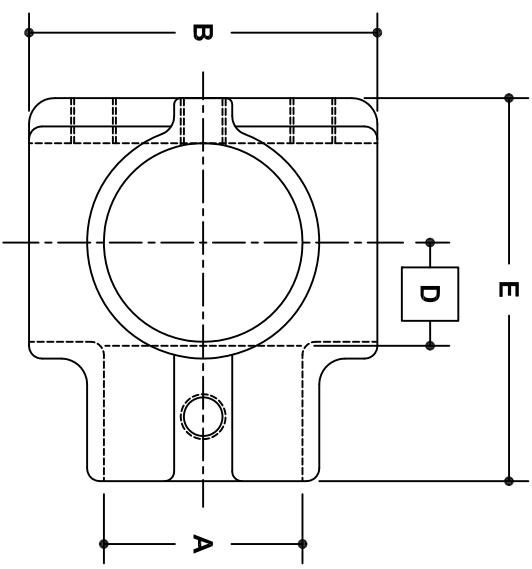

NOTE: DIMENSIONS LOCATED IN BOXES ARE COMMON
SETBACK DIMENSIONS FOR EACH FITTING

#13 Side Outlet Cross

SCALE: HALF

ENGLISH UNITS (Inches)						
PIPE SIZE	A	B	C	D	E	F
1½"	1.93	3.38	4.63	1.00	3.69	
1¼"	1.68	2.75	4.00	0.88	3.22	
1"	1.34	2.38	3.56	0.72	2.83	
¾"	1.07	2.00	3.00	0.50	2.34	

METRIC UNITS (mm)						
PIPE SIZE	A	B	C	D	E	F
1½"	49	86	118	25	94	
1¼"	43	70	102	22	82	
1"	43	70	102	22	82	
¾"	27	51	76	13	59	