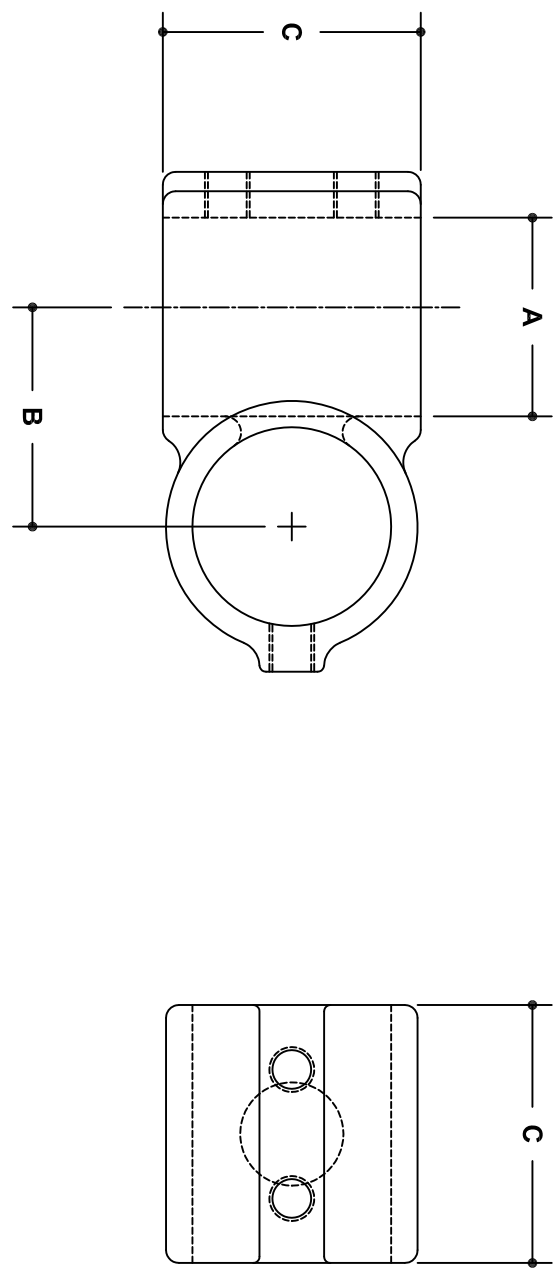

- NOTE: 1. DIMENSIONS LOCATED IN BOXES ARE COMMON
 SETBACK DIMENSIONS FOR EACH FITTING.
 2. THE 3/4 PIPE SIZE HAS ONLY (1) SETSCREW PER SIDE

#12 Short Barrel Cross

SCALE: HALF

ENGLISH UNITS (Inches)							
PIPE SIZE	A	B	C	D	E	F	G
1 1/2"	1.93	2.03	2.50				
1 1/4"	1.68	1.78	2.25				
1"	1.34	1.44	1.88				
3/4"	1.07	1.19	1.50				

METRIC UNITS (mm)							
PIPE SIZE	A	B	C	D	E	F	G
1 1/2"	49	52	64				
1 1/4"	43	45	57				
1"	34	37	48				
3/4"	27	30	38				