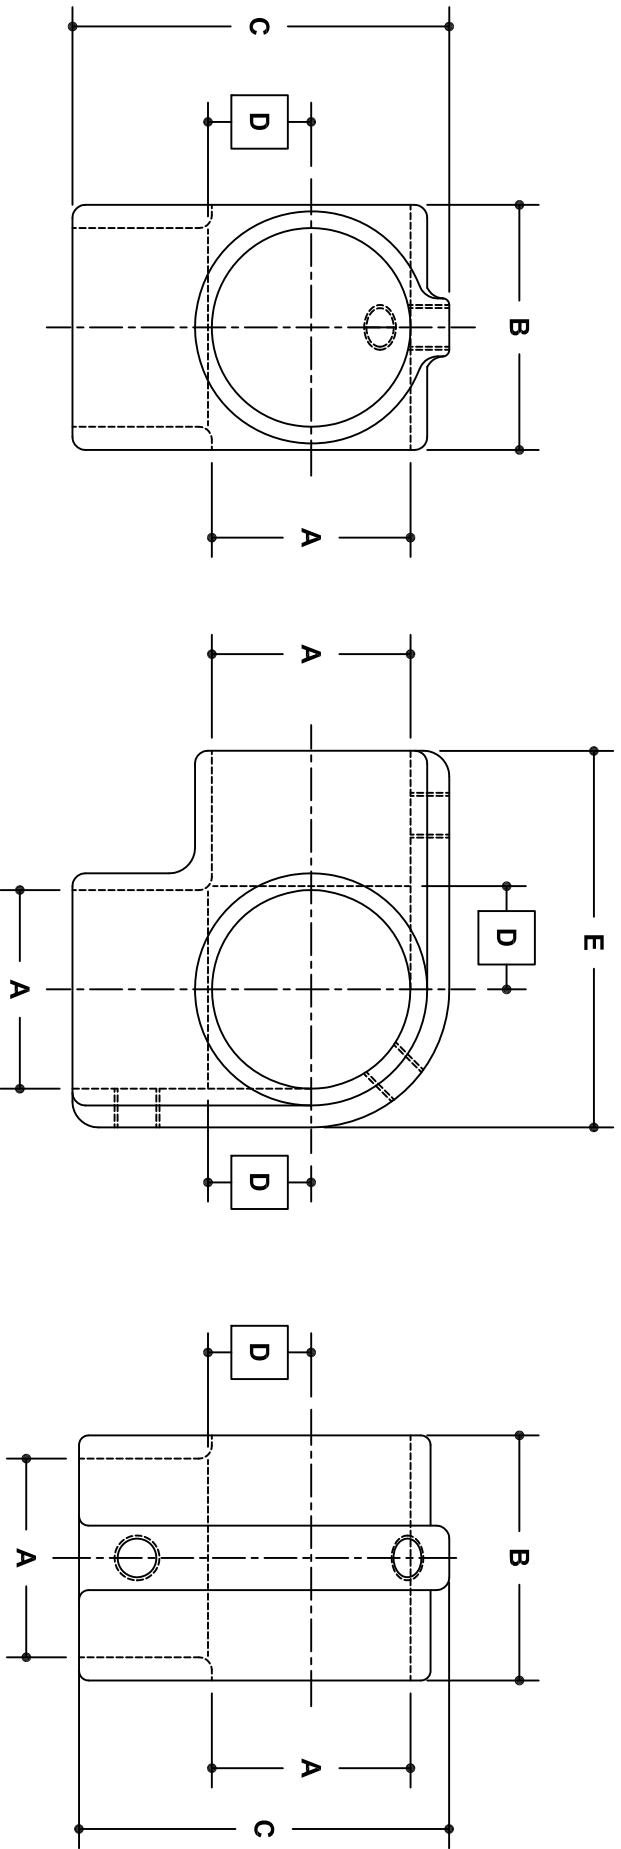

NOTE: DIMENSIONS LOCATED IN BOXES ARE COMMON
SETBACK DIMENSIONS FOR EACH FITTING

#11E Side Outlet Tee-E

SCALE: HALF

ENGLISH UNITS (Inches)						
PIPE SIZE	A	B	C	D	E	G
1½"	1.93	2.31	3.63	1.00	3.63	
1¼"	1.68	2.06	3.22	0.88	3.22	
1"	1.33	1.72	2.82	0.73	2.82	
¾"	1.07	1.44	2.41	0.47	2.41	

METRIC UNITS (mm)						
PIPE SIZE	A	B	C	D	E	G
1½"	49	59	92	25	92	
1¼"	43	42	82	22	82	
1"	34	44	72	19	72	
¾"	27	37	61	12	61	