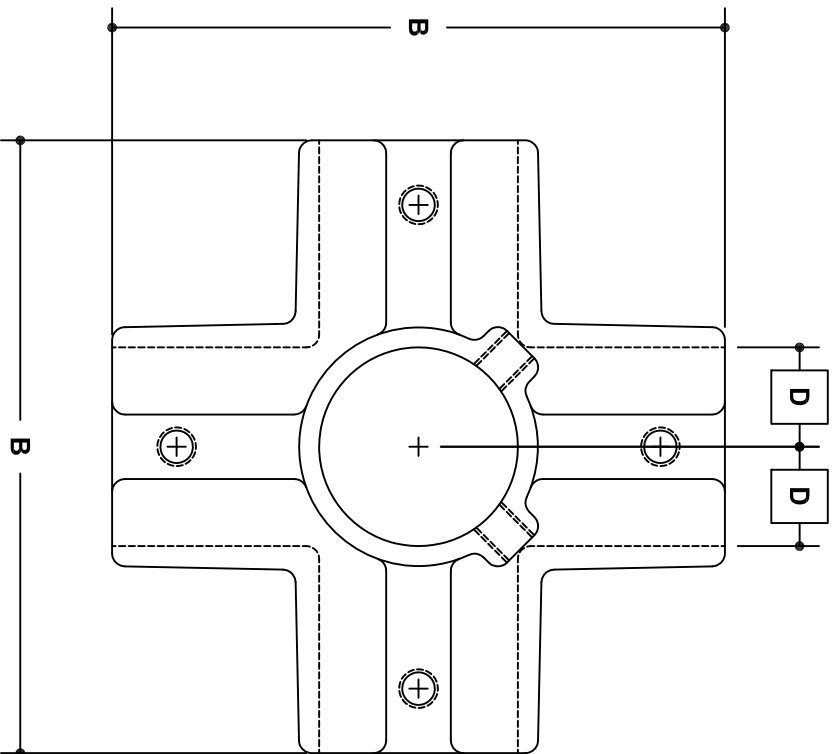

NOTE: DIMENSIONS LOCATED IN BOXES ARE COMMON
 SETBACK DIMENSIONS FOR EACH FITTING

#106E Rackmaster Double Side Outlet Cross-E

SCALE: HALF

ENGLISH UNITS (Inches)

PIPE SIZE	A	B	C	D	E	F	G
1½"	1.93	5.94	2.97	1.00	2.41		
1¼"	1.68	5.19	2.59	0.88	2.21		
1"	1.34	4.35	2.17	0.69	2.84		

METRIC UNITS (mm)

PIPE SIZE	A	B	C	D	E	F	G
1½"	49	151	75	25	61		
1¼"	43	132	66	22	56		
1"	34	110	55	18	72		