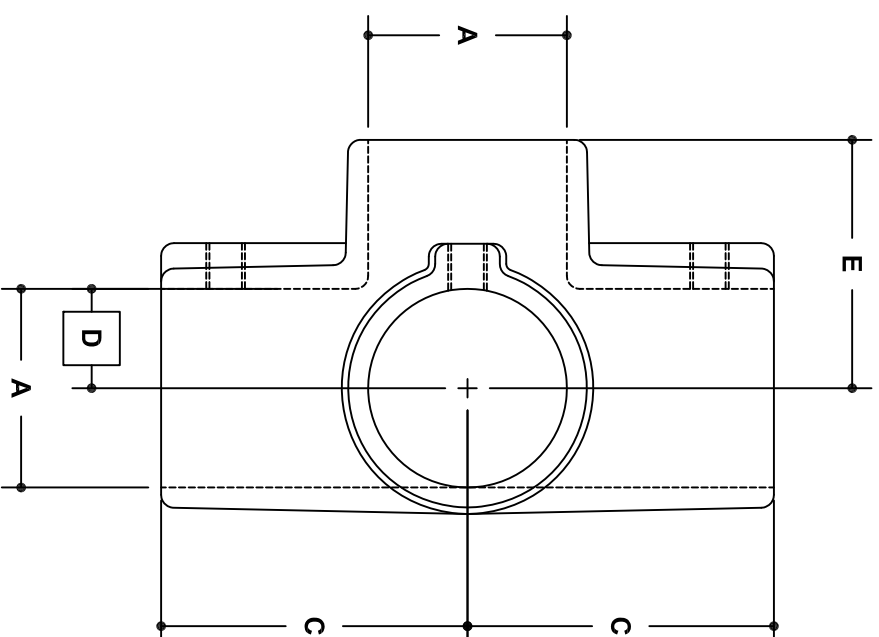

NOTE: DIMENSIONS LOCATED IN BOXES ARE COMMON
 SETBACK DIMENSIONS FOR EACH FITTING

#106E Rackmaster Double Side Outlet Cross-E

SCALE: HALF

ENGLISH UNITS (Inches)

PIPE SIZE	A	B	C	D	E	F	G
1½"	1.93	5.94	2.97	1.00	2.41		
1¼"	1.68	5.19	2.59	0.88	2.21		
1"	1.34	4.35	2.17	0.69	2.84		

METRIC UNITS (mm)

PIPE SIZE	A	B	C	D	E	F	G
1½"	49	151	75	25	61		
1¼"	43	132	66	22	56		
1"	34	110	55	18	72		