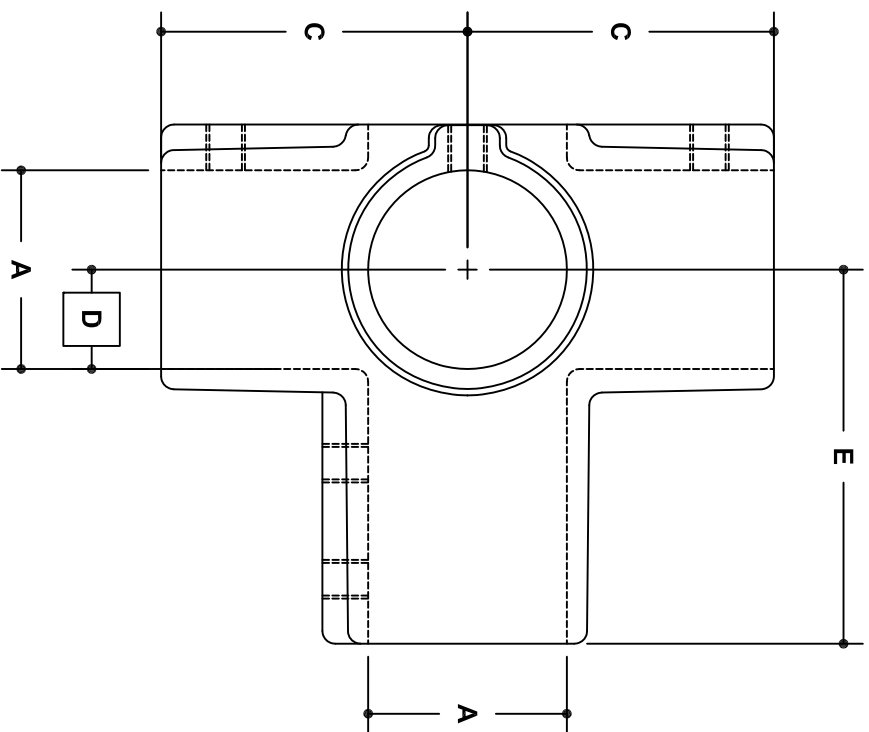

NOTE: DIMENSIONS LOCATED IN BOXES ARE COMMON  
SETBACK DIMENSIONS FOR EACH FITTING

## #106 Rackmaster Double Side Outlet Cross

SCALE: HALF

ENGLISH UNITS (Inches)

PIPE SIZE	A	B	C	D	E	F	G
2"	2.40	6.91	3.45	1.25	3.91		
1½"	1.93	5.94	2.97	1.00	3.63		
1¼"	1.68	5.19	2.59	0.88	3.00		
1"	1.34	4.35	2.17	0.69	2.84		
¾"	1.07	3.56	1.78	0.56	2.34		

METRIC UNITS (mm)

PIPE SIZE	A	B	C	D	E	F	G
2"	61	176	88	32	99		
1½"	49	151	75	25	92		
1¼"	43	132	66	22	76		
1"	34	110	55	18	72		
¾"	27	90	45	14	59		