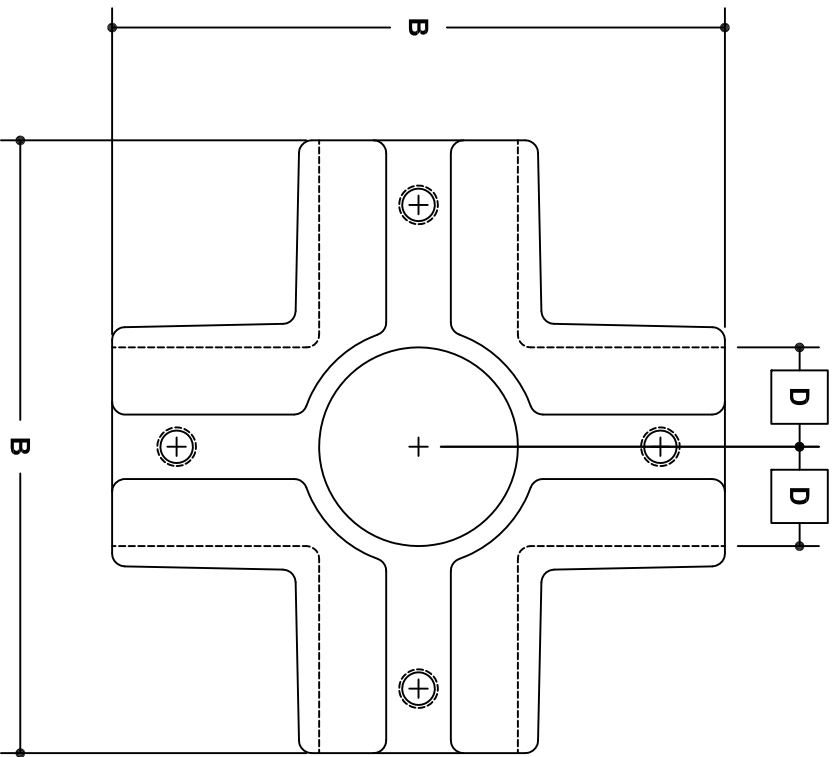

NOTE: DIMENSIONS LOCATED IN BOXES ARE COMMON  
SETBACK DIMENSIONS FOR EACH FITTING

## #106 Rackmaster Double Side Outlet Cross

SCALE: HALF

ENGLISH UNITS (Inches)

PIPE SIZE	A	B	C	D	E	F	G
2"	2.40	6.91	3.45	1.25	3.91		
1½"	1.93	5.94	2.97	1.00	3.63		
1¼"	1.68	5.19	2.59	0.88	3.00		
1"	1.34	4.35	2.17	0.69	2.84		
¾"	1.07	3.56	1.78	0.56	2.34		

METRIC UNITS (mm)

PIPE SIZE	A	B	C	D	E	F	G
2"	61	176	88	32	99		
1½"	49	151	75	25	92		
1¼"	43	132	66	22	76		
1"	34	110	55	18	72		
¾"	27	90	45	14	59		