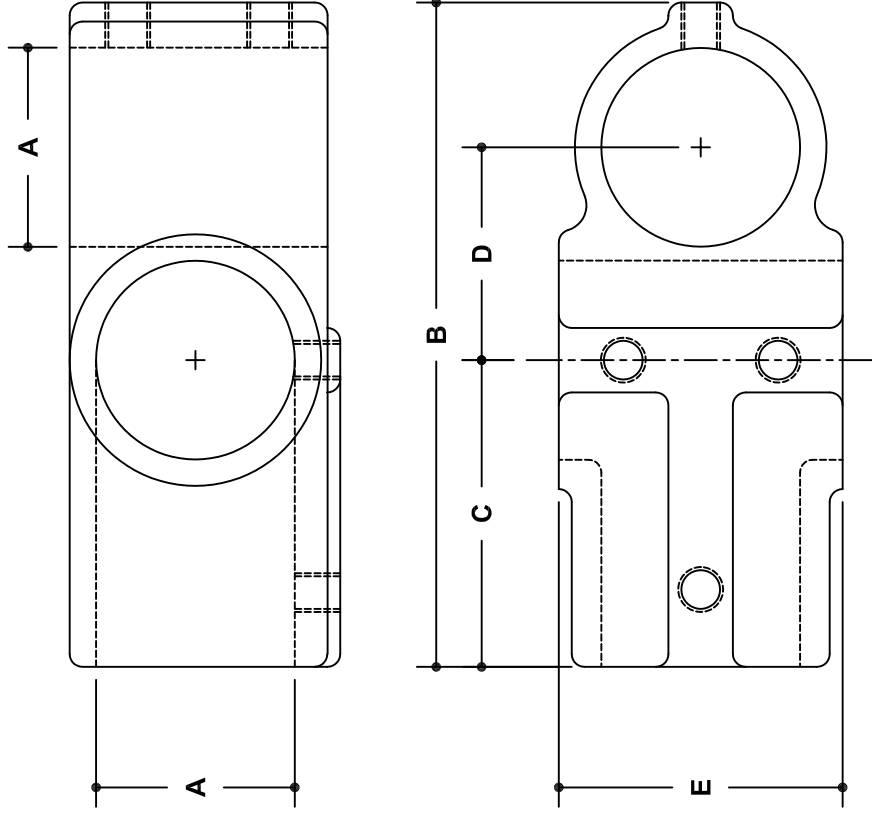

NOTE: DIMENSIONS LOCATED IN BOXES ARE COMMON
SETBACK DIMENSIONS FOR EACH FITTING

#104 Rackmaster Side Outlet Cross

SCALE: HALF

PIPE SIZE	ENGLISH UNITS (Inches)						
	A	B	C	D	E	F	G
1½"	1.93	6.44	2.97	2.06	2.75		
1¼"	1.68	5.63	2.59	1.81	2.38		
1"	1.34	4.63	2.13	1.44	2.38		
¾"	1.07	3.81	1.78	1.19	1.44		

PIPE SIZE	METRIC UNITS (mm)						
	A	B	C	D	E	F	G
1½"	49	164	75	52	70		
1¼"	43	143	66	46	60		
1"	34	118	54	37	60		
¾"	27	97	45	30	37		