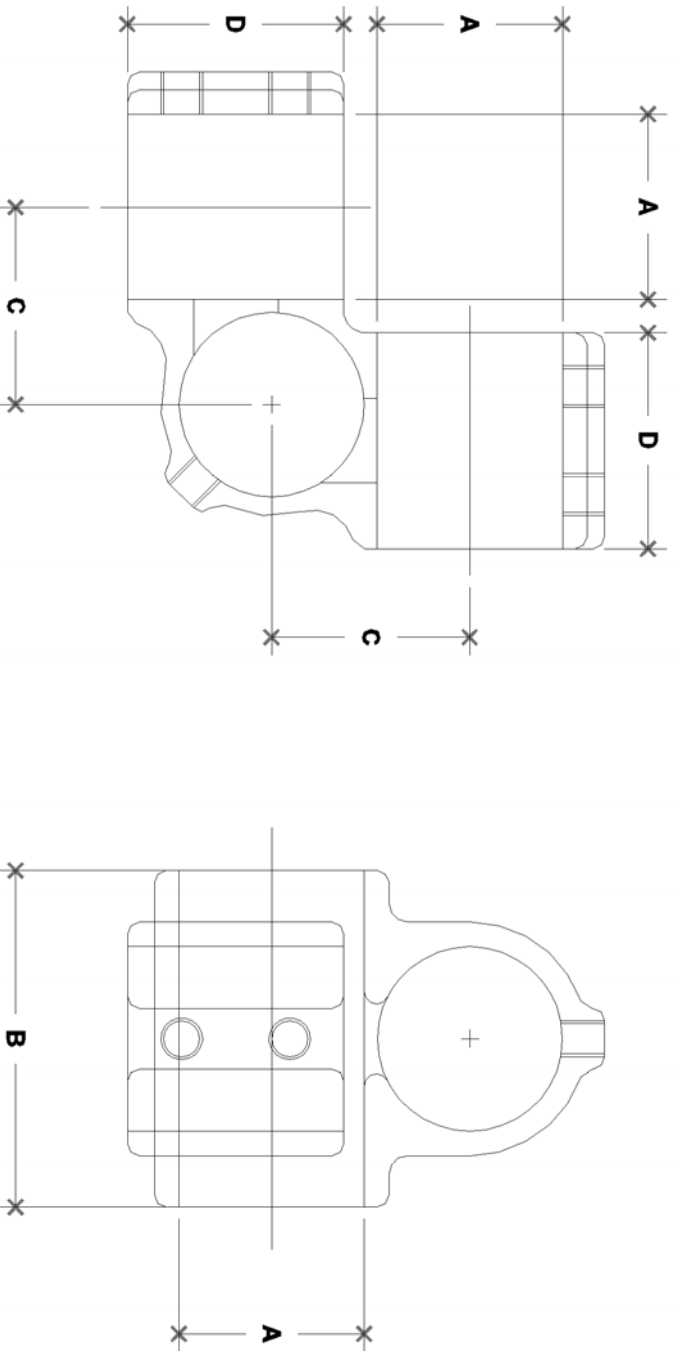

NOTE: DIMENSIONS LOCATED IN BOXES ARE COMMON
 SETBACK DIMENSIONS FOR EACH FITTING

#102 Rackmaster

SCALE: HALF

ENGLISH UNITS (Inches)						
PIPE SIZE	A	B	C	D	E	F
2"	2.40	4.00	2.50	2.50		
1 1/2"	1.93	3.50	2.03	2.25		
1 1/4"	1.68	3.50	1.78	2.25		
1"	1.34	3.50	1.44	1.66		

METRIC UNITS (mm)						
PIPE SIZE	A	B	C	D	E	F
2"	61	102	64	64		
1 1/2"	49	89	52	57		
1 1/4"	43	89	45	57		
1"	34	89	37	42		