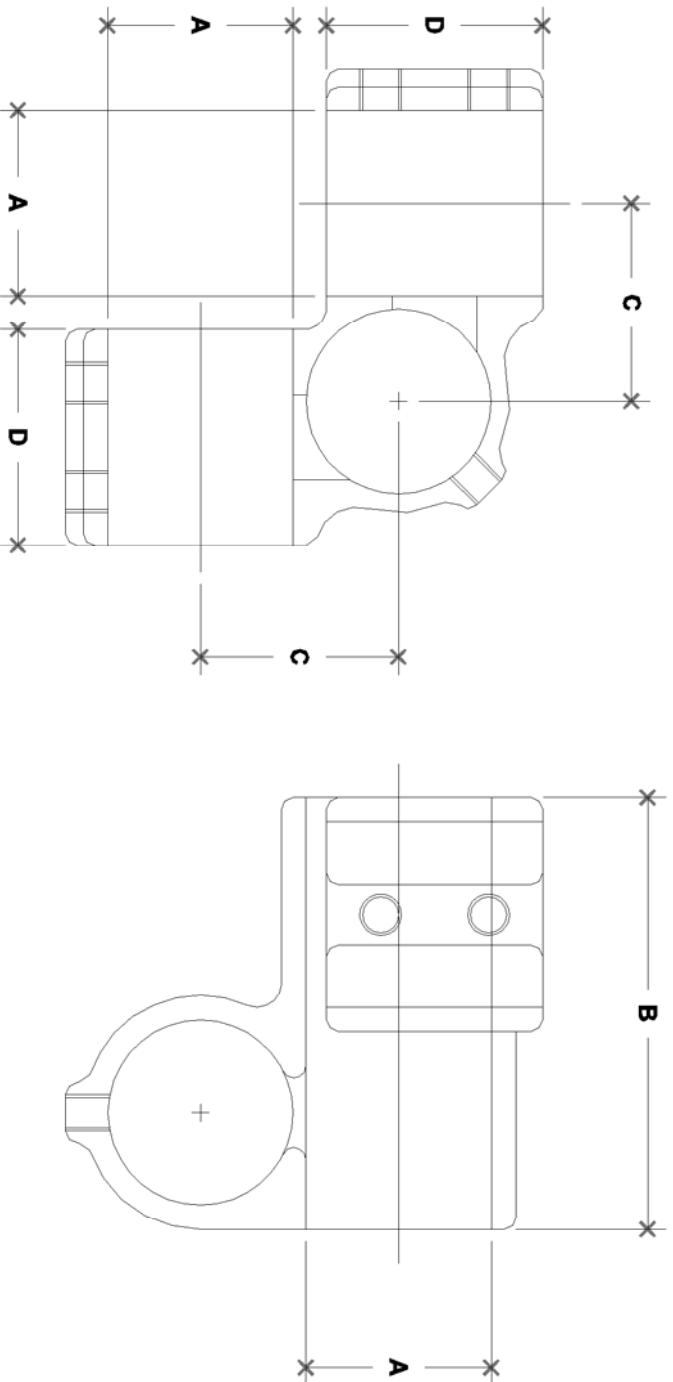

NOTE: DIMENSIONS LOCATED IN BOXES ARE COMMON
SETBACK DIMENSIONS FOR EACH FITTING

#100 Rackmaster

SCALE: HALF

ENGLISH UNITS (Inches)						
PIPE SIZE	A	B	C	D	E	F
2"	2.40	5.56	2.50	2.50		
1½"	1.93	4.50	2.06	2.25		
1¼"	1.68	4.00	1.81	2.25		
1"	1.34	3.50	1.47	2.25		

METRIC UNITS (mm)						
PIPE SIZE	A	B	C	D	E	F
2"	61	141	64	64		
1½"	49	114	52	57		
1¼"	43	102	46	57		
1"	34	89	37	57		