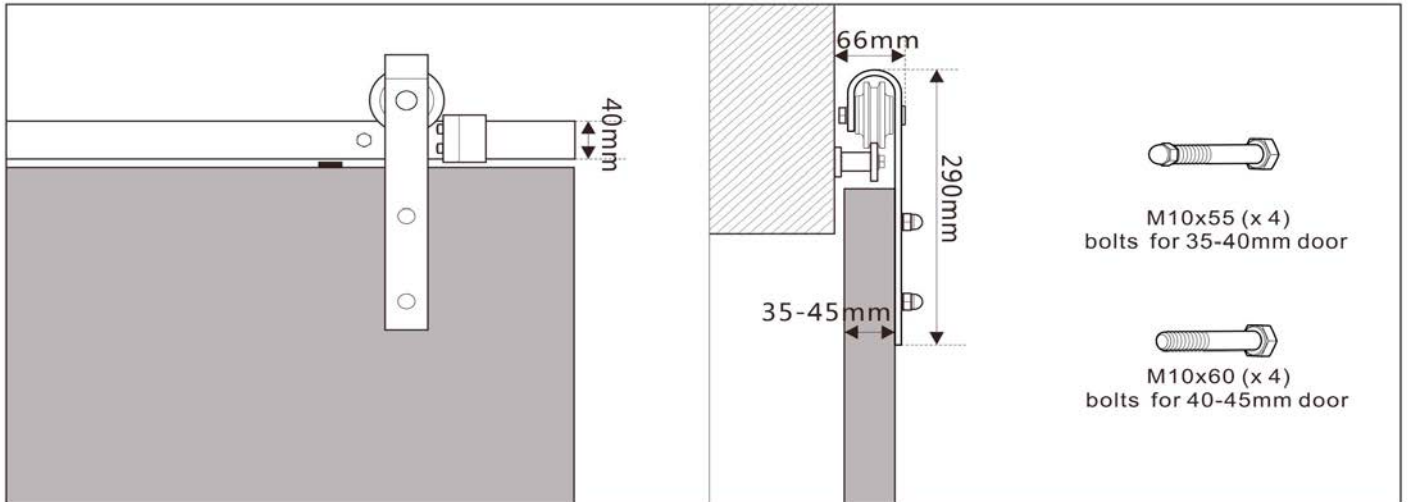

- Maximum F/O width: 96 inches
- Maximum door thickness: 1-3/4 inches
- Maximum door weight: 225 lbs
- For 1 or 2 sliding wood doors
- Finish options: black, silver and bronze
- All finishes are powder coated over steel
- Smooth quiet operation
- Simple installation
- Steel components

TRACK LENGTHS

BLACK	SILVER	BRONZE
55"	55"	55"
67"	67"	67"
79"	79"	79"
91"	91"	91"
103"	103"	103"

* Coupler available to join two tracks.

PARTS